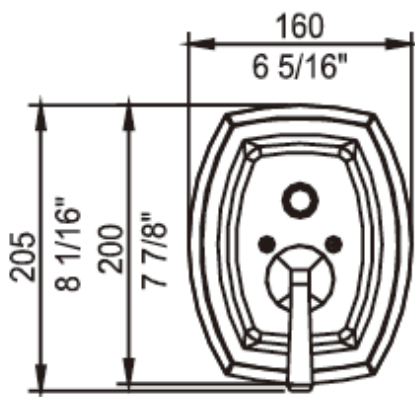

Brand : CAE, China
 Name : ASPEN Concealed bath/shower mixer
 Item Code : 12 96877 DBR
 Designer:
 Color / Finish: Distressed bronze
 Dimensions : 160 x 205 mm

Product info:

- Single hole sink tap
- Cold or pre-mixed water
- Normal Spray
- Flow rate: 10.7 lpm at 3 bars (45 psi)
- Flow pressure: 0.3Mpa

Add-ons:

- 1x angle valve ½"x½" (no nuts)
- 1x flexible supply hose ½"x½"x?cm

Flushing of pipe must be done before fittings are installed. Failure to do so voids the warranty.
 Follow cleaning instructions and avoid using any harmful chemicals.
 All information is for reference only. Installation shall always be based on the specs provided with actual delivered items.
 For more info, visit www.sanitecph.com