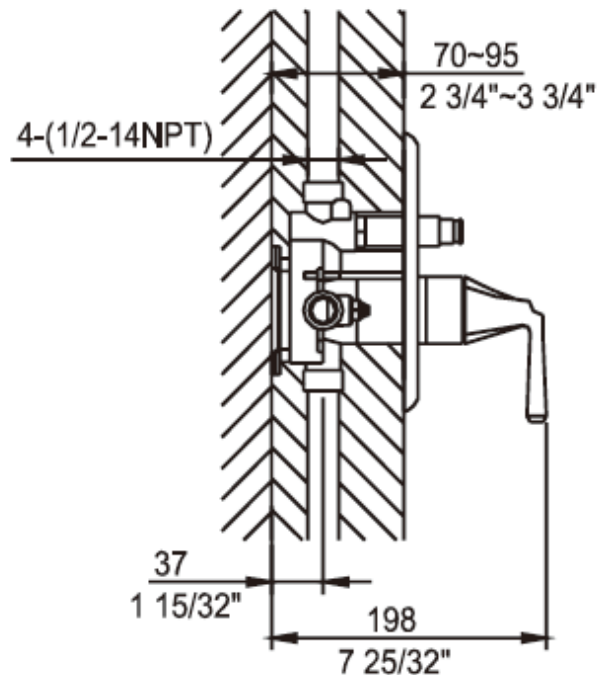

Brand : CAE, China
 Name : ASPEN Concealed bath/shower mixer
 Item Code : 12 96877 DBR
 Designer:
 Color / Finish: Distressed bronze
 Dimensions : 160 x 205 mm

Product info:

- Single hole sink tap
- Cold or pre-mixed water
- Normal Spray
- Flow rate: 10.7 lpm at 3 bars (45 psi)
- Flow pressure: 0.3Mpa

Add-ons:

- 1x angle valve ½"x½" (no nuts)
- 1x flexible supply hose ½"x½"x?cm

Flushing of pipe must be done before fittings are installed. Failure to do so voids the warranty.
 Follow cleaning instructions and avoid using any harmful chemicals.
 All information is for reference only. Installation shall always be based on the specs provided with actual delivered items.
 For more info, visit www.sanitecph.com